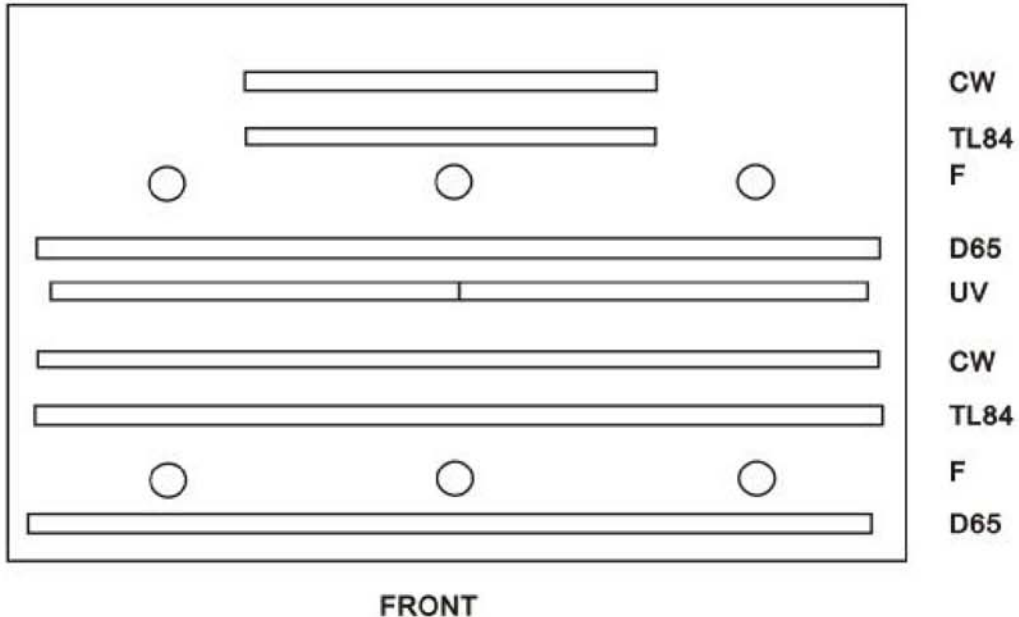

## CAC 120-5

120 cm or 48 inch

FRONT

### LAMPS

D65 2- 1200mm Code:F40T12/D65, Brand VeriVide,Made in EU

TL84 1- 1200mm Code:F36T8/84oP15,Brand VeriVide, Made in EU

TL84 1- 600mm Code:F18T8/84oP15,Brand VeriVide, Made in EU

CW 1- 1200mm Code: F40W/33-640/RS,Brand Sylvania, Made in Germany

CW 1- 600mm Code: F20W/33-640/RS,Brand Sylvania, Made in Germany

F 6- 45mm Code:40W 240V,Brand Crompton, Made in UK

UV 2- 600mm Code: TLD18W BLB,Brand Philips, Made in Holland

PLEASE RETAIN FOR FUTURE REFERENCE TO ASSIST WHEN ORDERING